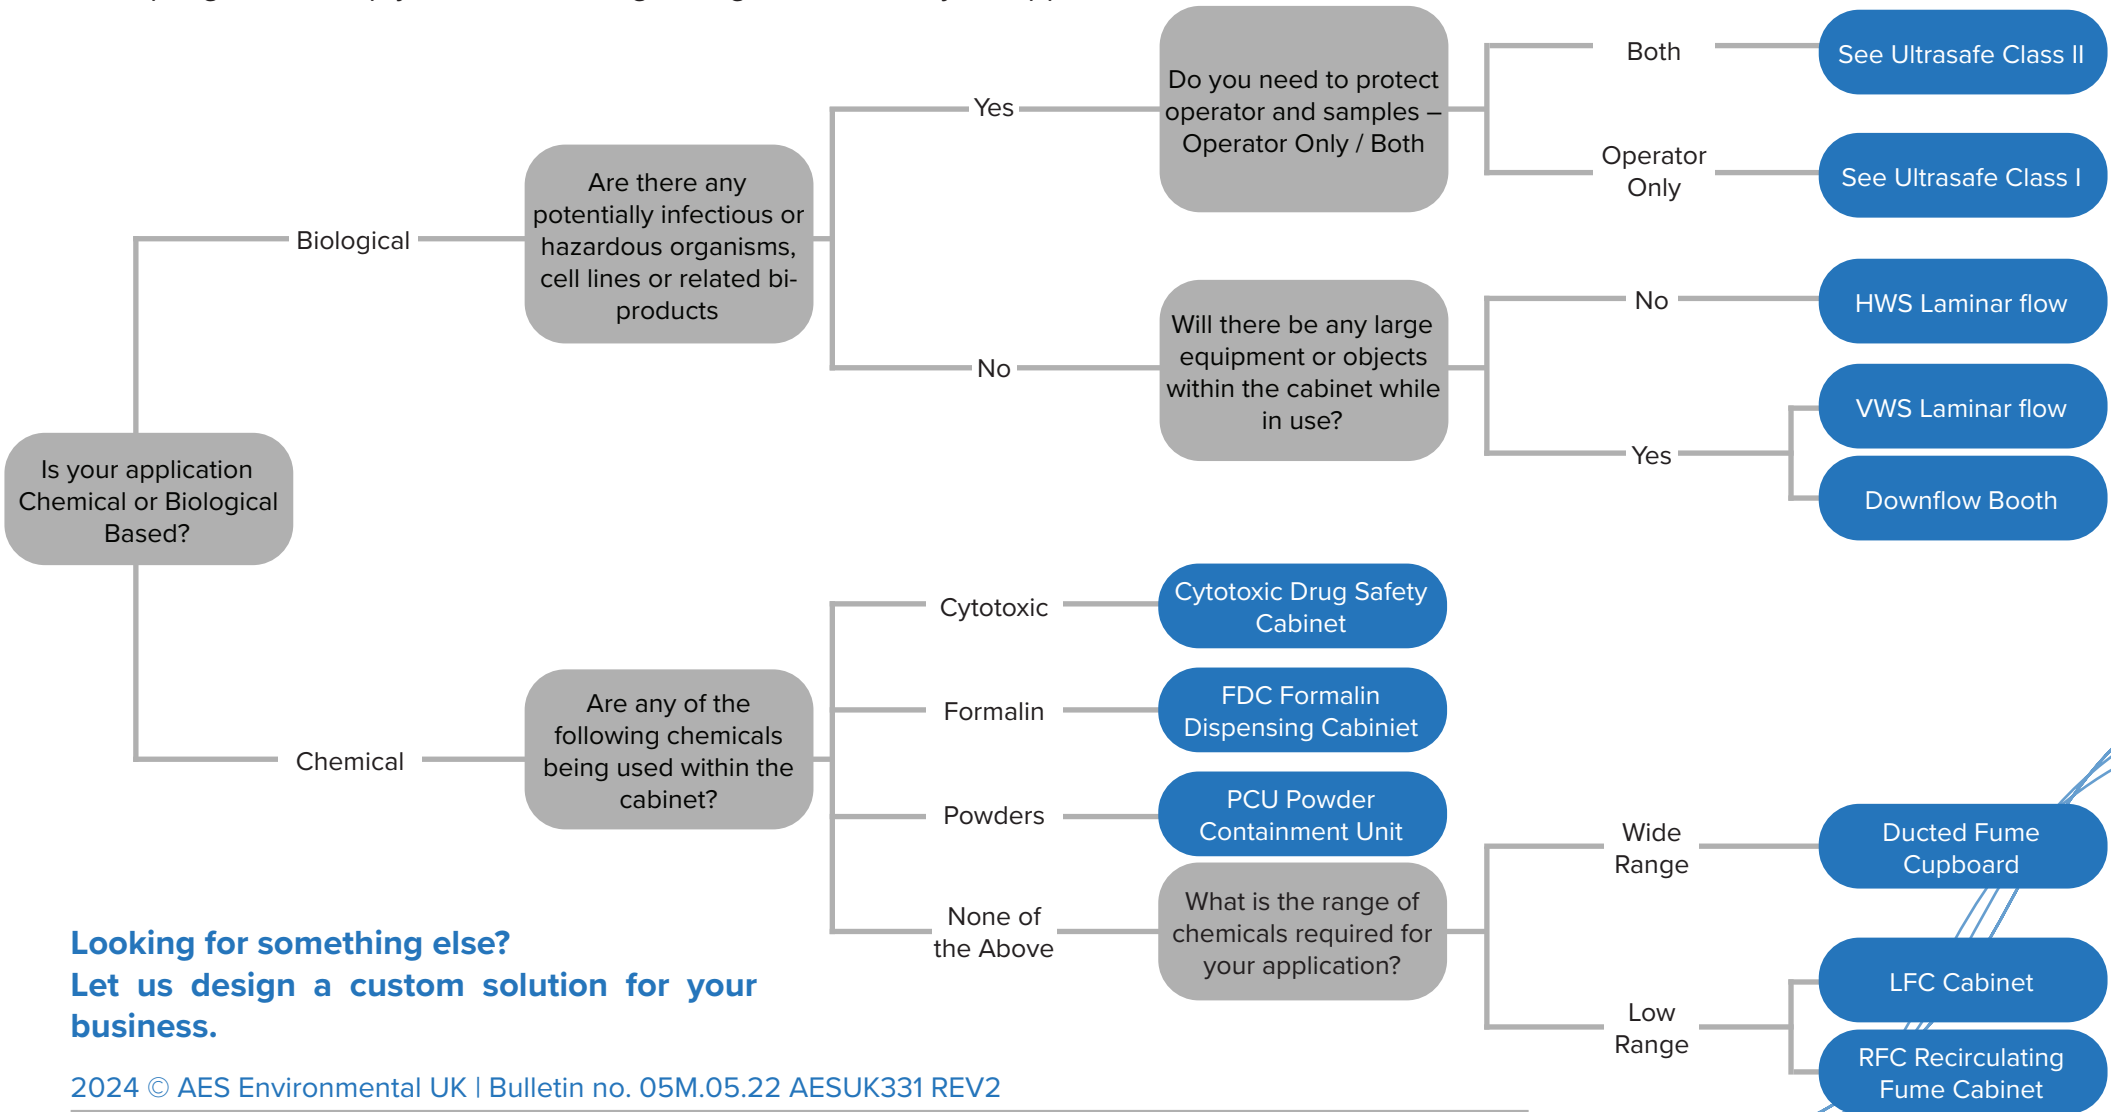

WHICH CABINET IS RIGHT FOR YOU?

A simple guide to help you with choosing the right cabinet for your application

Looking for something else?
Let us design a custom solution for your business.

2024 © AES Environmental UK | Bulletin no. 05M.05.22 AESUK331 REV2